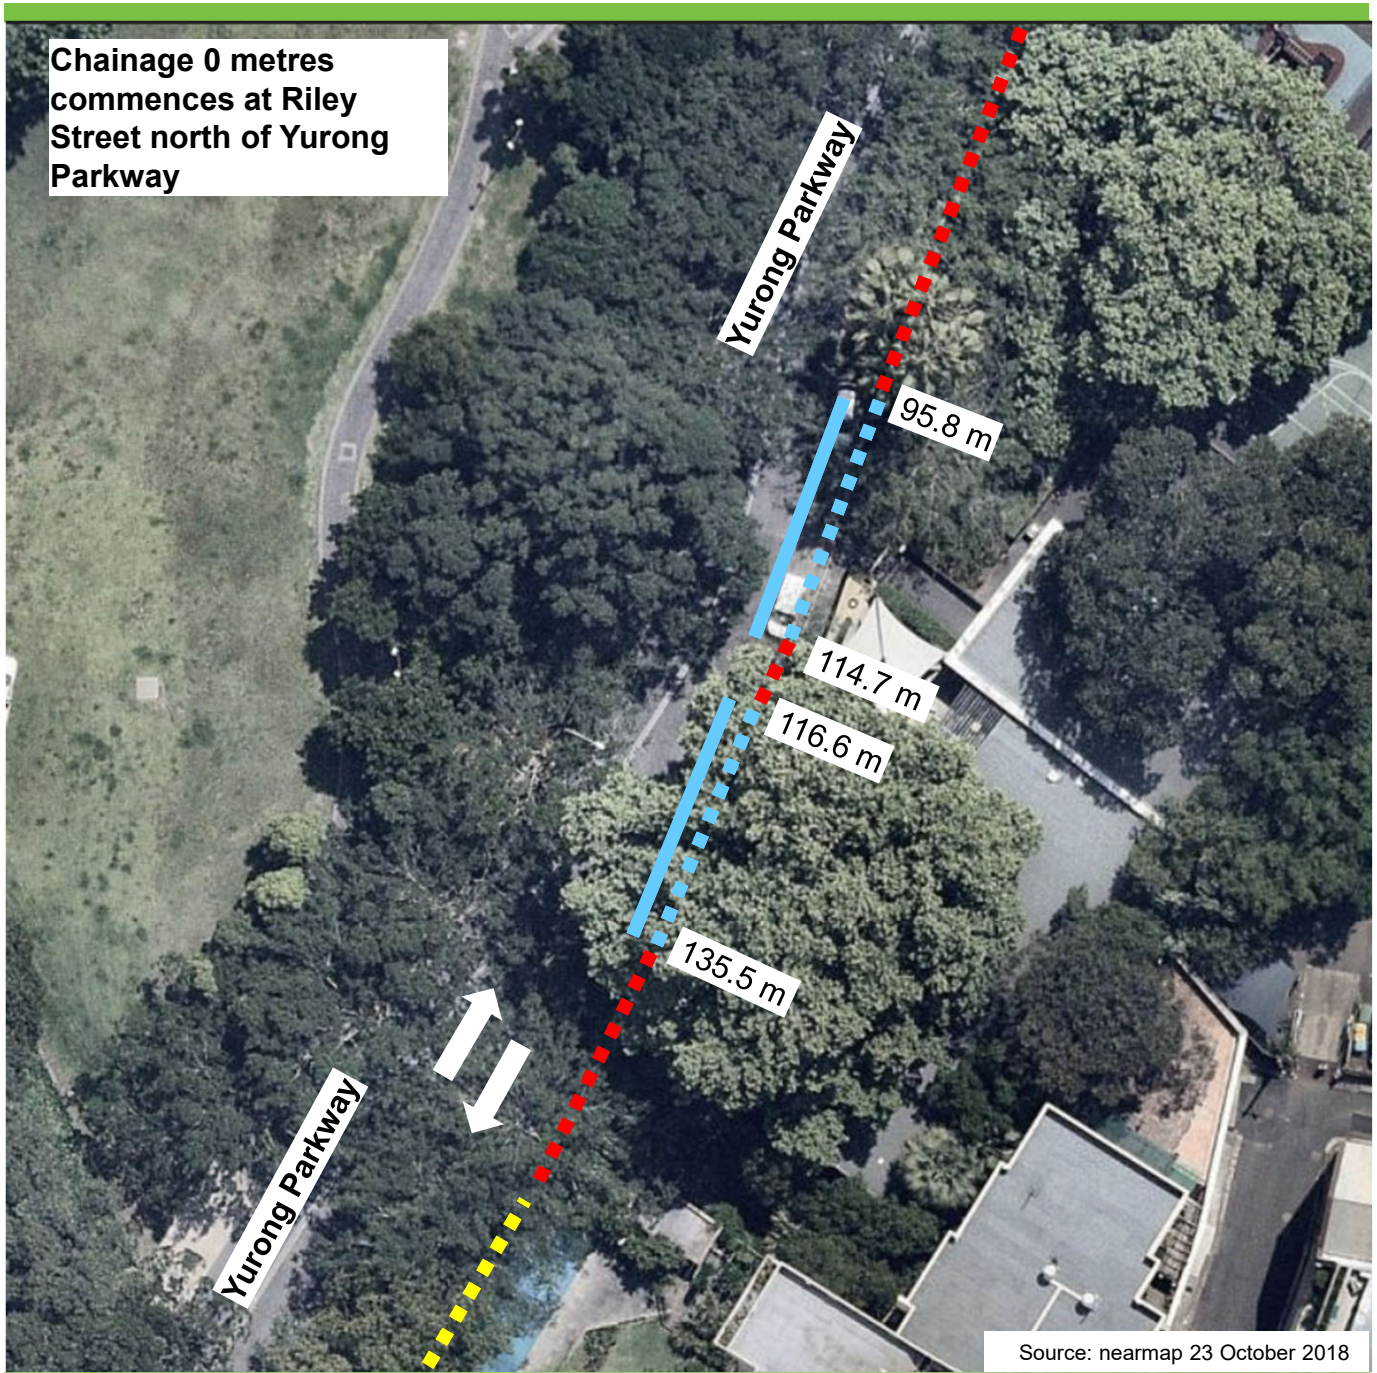

Yurong Parkway, Woolloomooloo Proposed parking changes

Existing

- ■ ■ No Parking
- ■ ■ No Stopping
- ■ ■ No Parking 7am-6.30pm Mon-Fri
Authorised Vehicles Excepted
- ■ ■ 4P Ticket
6.30pm-10.30pm Mon-Fri
8am-10pm Sat-Sun and Public Holidays

Proposed

- 1/4 P
7am-6.30pm Mon-Fri
- 4P Ticket
6.30pm-10.30pm Mon-Fri
8am-10pm Sat-Sun and Public Holidays